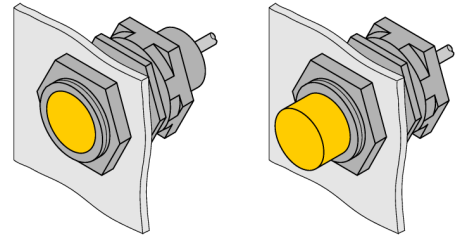

## Quick-Mount Bracket

### QM-30

- Quick-mount bracket with dead-stop;
- Material: Chrome-plated brass
- Male thread M36 x 1.5

Type	QM-30
ID	6945103
Design	Accessories for threaded barrel, M30
Dimensions	35 mm
Housing material	Metal, CuZn, Chrome-plated
Max. tightening torque of housing nut	25 Nm
Tightening torque fixing screw	15 Nm