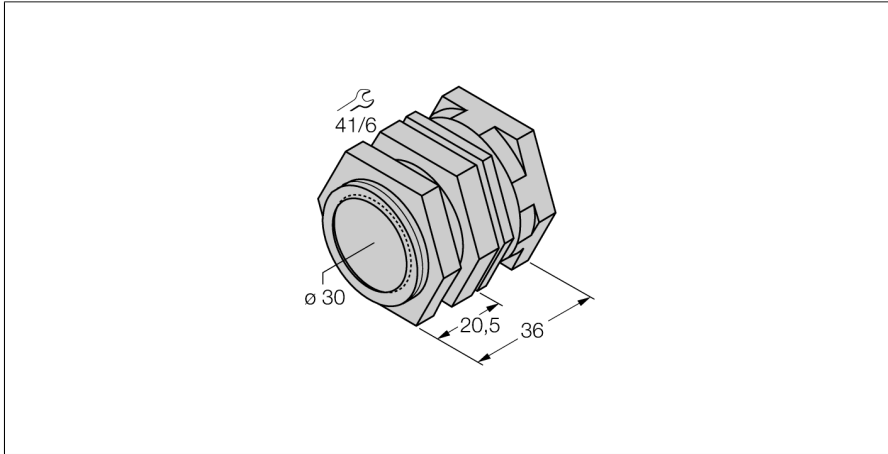

## Quick-Mount Bracket

### QM-30

- Quick-mount bracket with dead-stop;
- Material: Chrome-plated brass
- Male thread M36 x 1.5

Type	QM-30
ID	6945103
Design	Accessories for threaded barrel, M30
Dimensions	35 mm
Housing material	Metal, CuZn, Chrome-plated
Max. tightening torque of housing nut	25 Nm
Tightening torque fixing screw	15 Nm